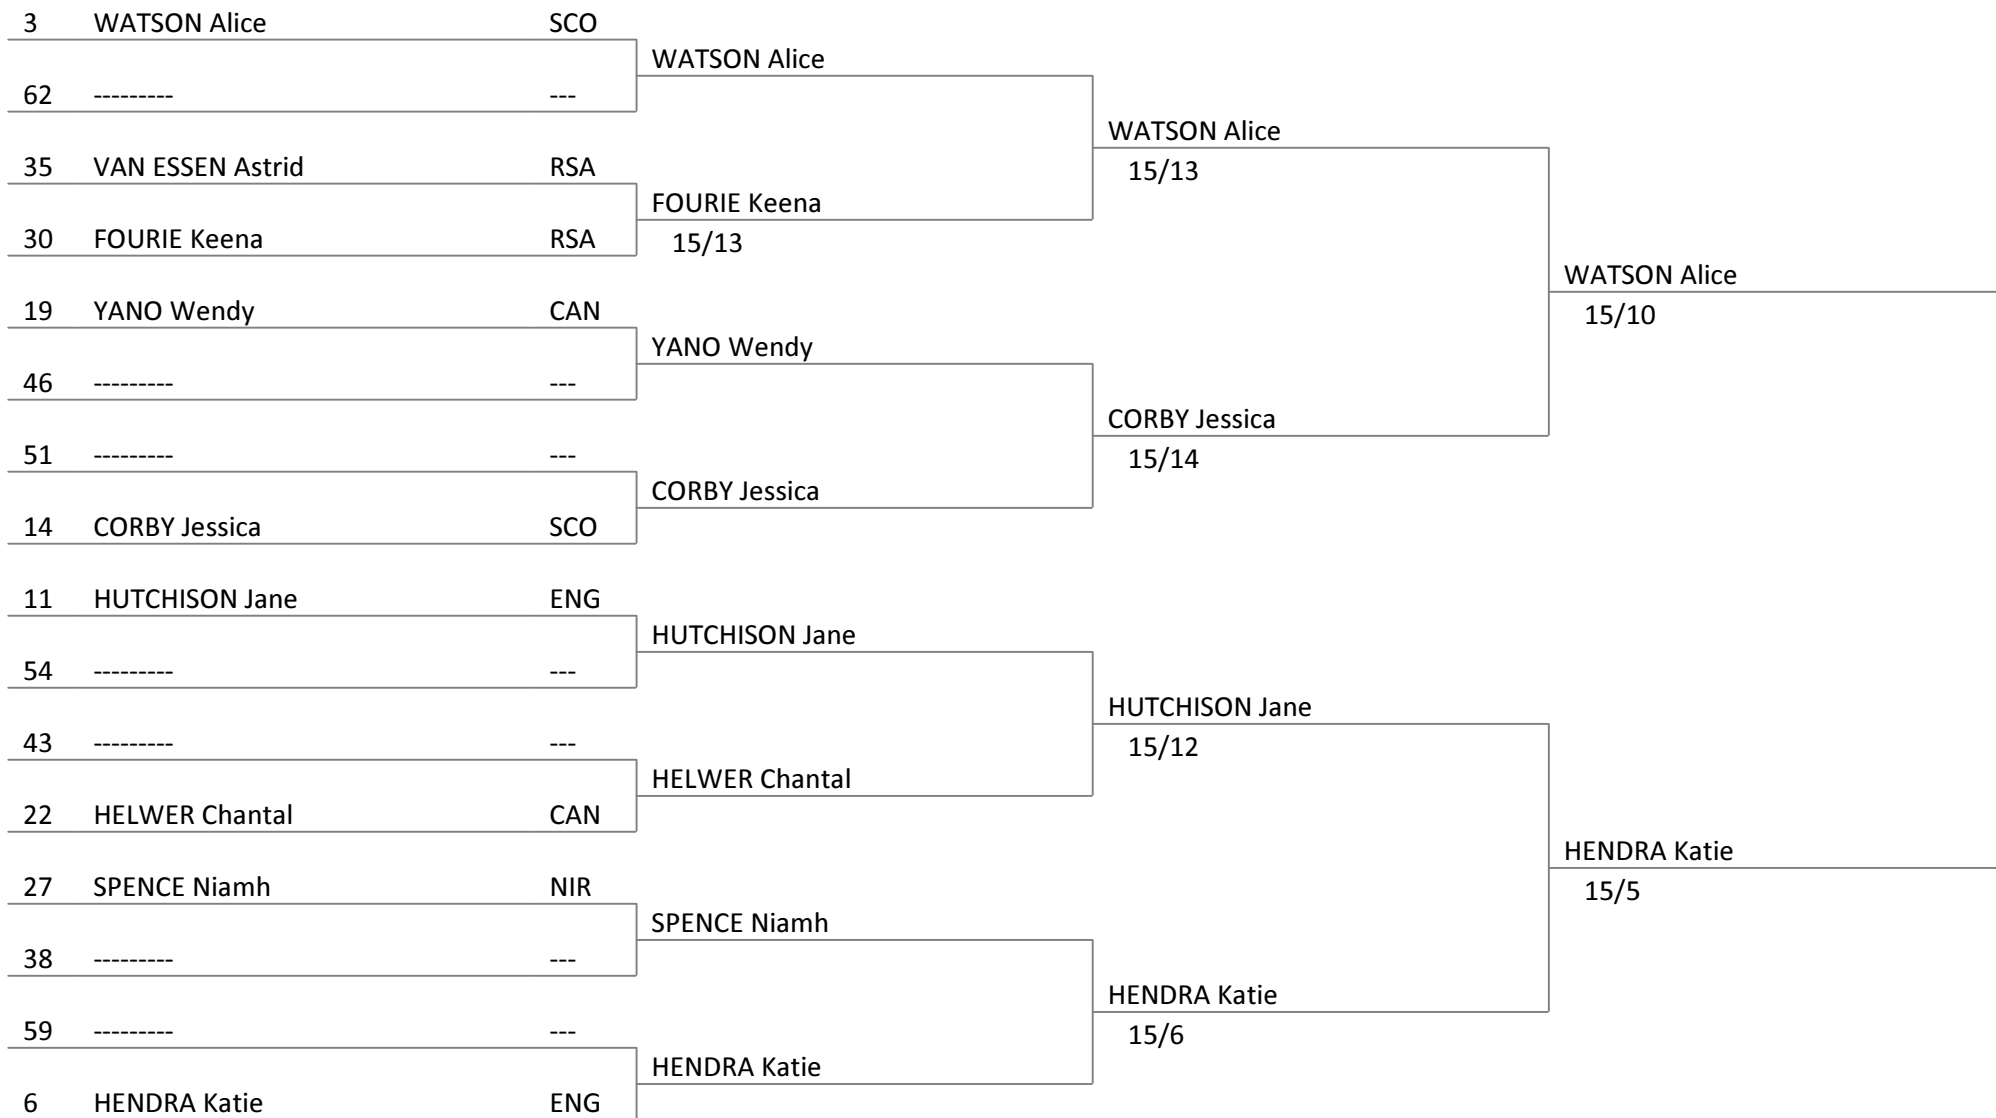

Womens Sabre  
Commonwealth Fencing Championships 2014  
sportscotland Inverclyde  
National Sports Training Centre

Tableau of 64

Tableau of 32

Tableau of 16

5	SIMPSON Kitty	AUS	SIMPSON Kitty	LOPEZ-COLCLOUGH Chloe	15/11	CHEUNG Sharmaine En-Qi
60	-----	---				
37	BUSHBY Gemma	GUE	LOPEZ-COLCLOUGH Chloe	CHEUNG Sharmaine En-Qi	15/8	CHEUNG Sharmaine En-Qi
28	LOPEZ-COLCLOUGH Chloe	NIR				
21	CHEUNG Sharmaine En-Qi	SIN	CHEUNG Sharmaine En-Qi	CHEUNG Sharmaine En-Qi	15/11	CHEUNG Sharmaine En-Qi
44	-----	---				
53	-----	---	CHAN Cheryl	GUARINO Michelle	15/13	SANCROFT Jennifer
12	CHAN Cheryl	AUS				
13	ELLIS Sarah	NIR	ELLIS Sarah	GUARINO Michelle	15/14	SANCROFT Jennifer
52	-----	---				
45	-----	---	GUARINO Michelle	SANCROFT Jennifer	15/9	SANCROFT Jennifer
20	GUARINO Michelle	SCO				
29	BLACK Marissa	AUS	BLACK Marissa	SANCROFT Jennifer	15/14	SANCROFT Jennifer
36	BHATIA Shilpi	IND				
61	-----	---	SANCROFT Jennifer	SANCROFT Jennifer	15/14	SANCROFT Jennifer
4	SANCROFT Jennifer	SCO				

Womens Sabre  
 Commonwealth Fencing Championships 2014  
 sportscotland Inverclyde  
 National Sports Training Centre

Tableau of 64

Tableau of 32

Tableau of 16

Womens Sabre  
 Commonwealth Fencing Championships 2014  
 sportscotland Inverclyde  
 National Sports Training Centre

Tableau of 64

Tableau of 32

Tableau of 16